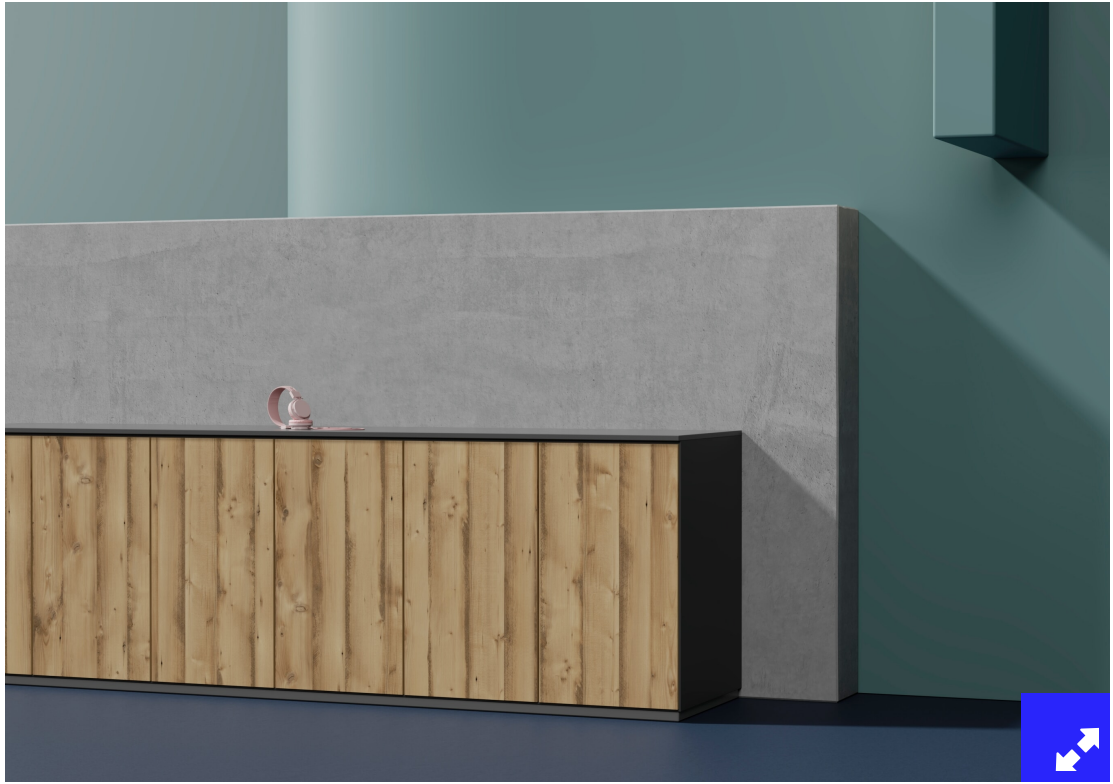

ARMSTRONG

Armstrong

035093/001

Collection colours:

#pine
#industrial
#rustic
#authenticity

Characteristics

Planked

Spruce

Wood