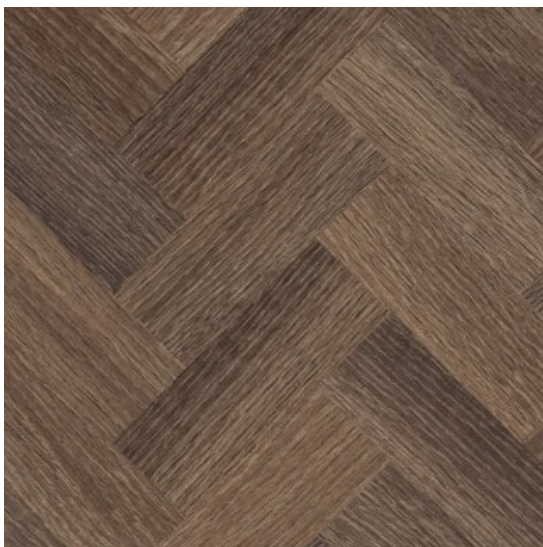

## Greta

110023/001

### Collection colours:

**Characteristics**

Allover

Oak

Wood